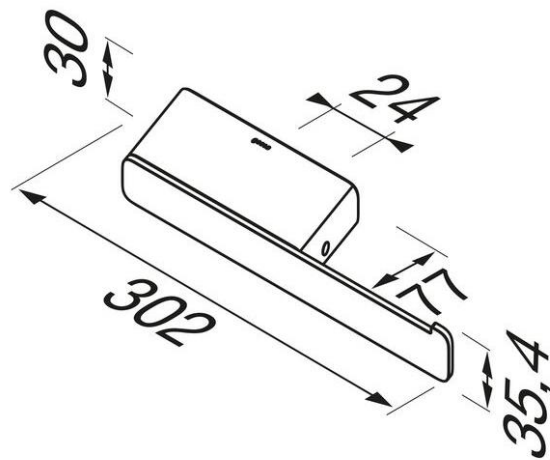

Brand : Geesa, Netherlands
Name : Shift Black– Toilet roll holder without cover with shelf
Item Code : 9924-06
Designer : Geesa
Color / Finish : Black
Dimensions : Overall (LxWxH in cm)
30.2 x 7.7x 3.5 cm

Product info:

- Finishing: Powder Coating
- Material: Brass; Stainless steel
- Mounting type: Screws
- Mounting set included: Yes
- Center to center distance (mm): 24
- Weight limit (kg): 3

- *Perfect for putting your mobile phone or keys*